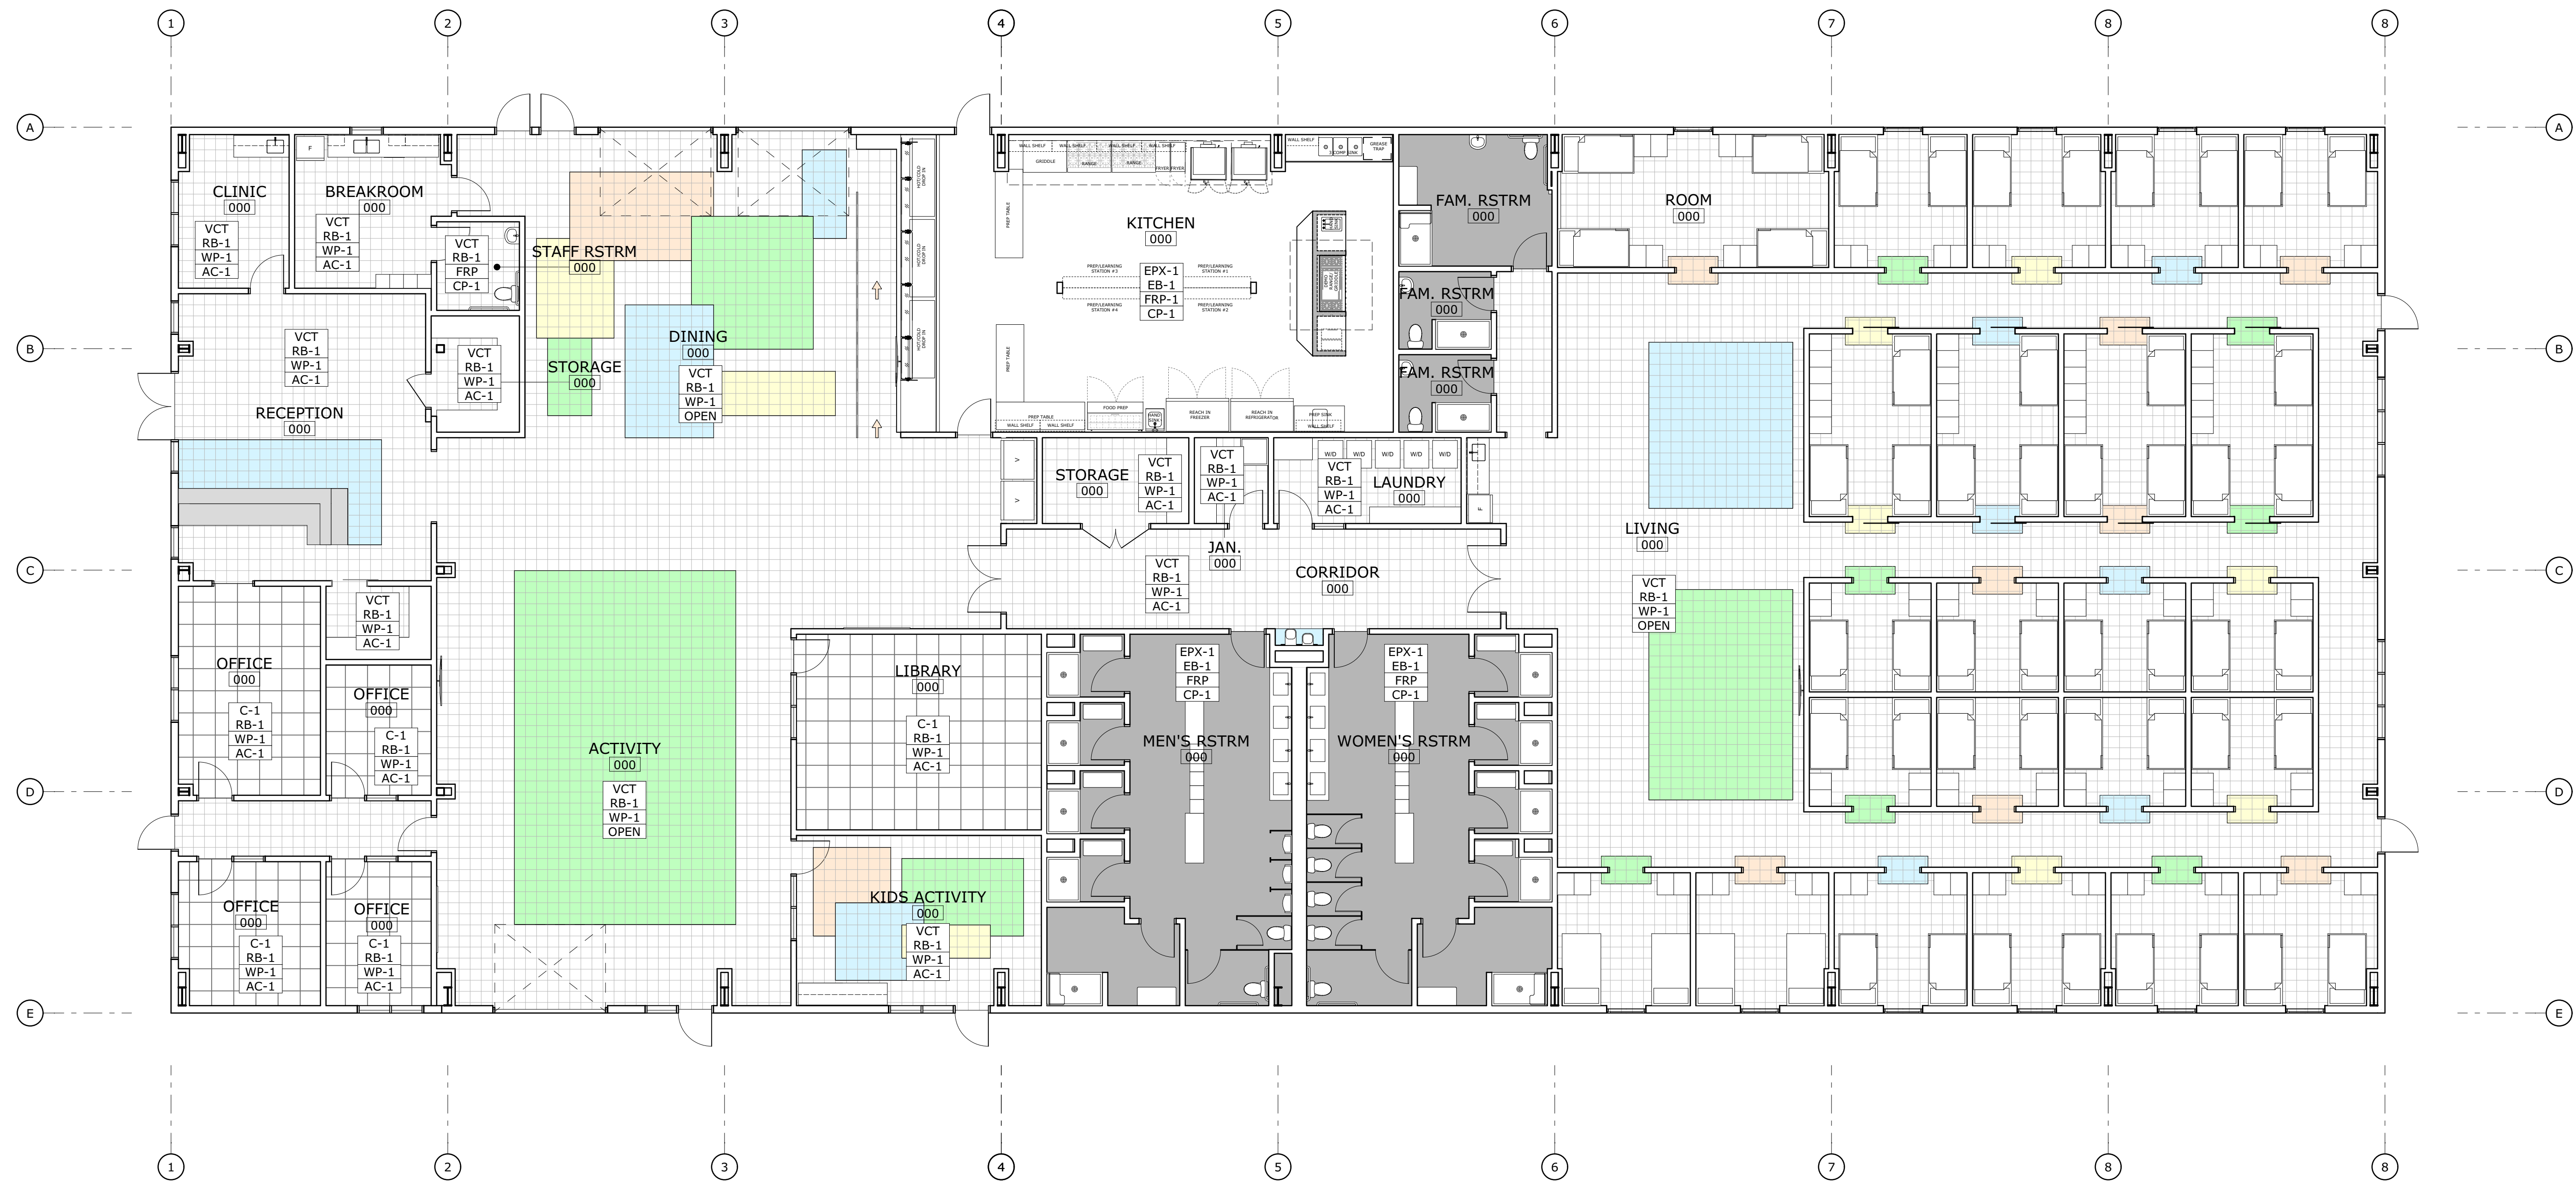

1/8" = 1'-0"
3/8/2019

SALINAS HOMELESS SHELTER

FINISH PLAN

WESTON MILES
ARCHITECTS
• Architecture • Landscape •