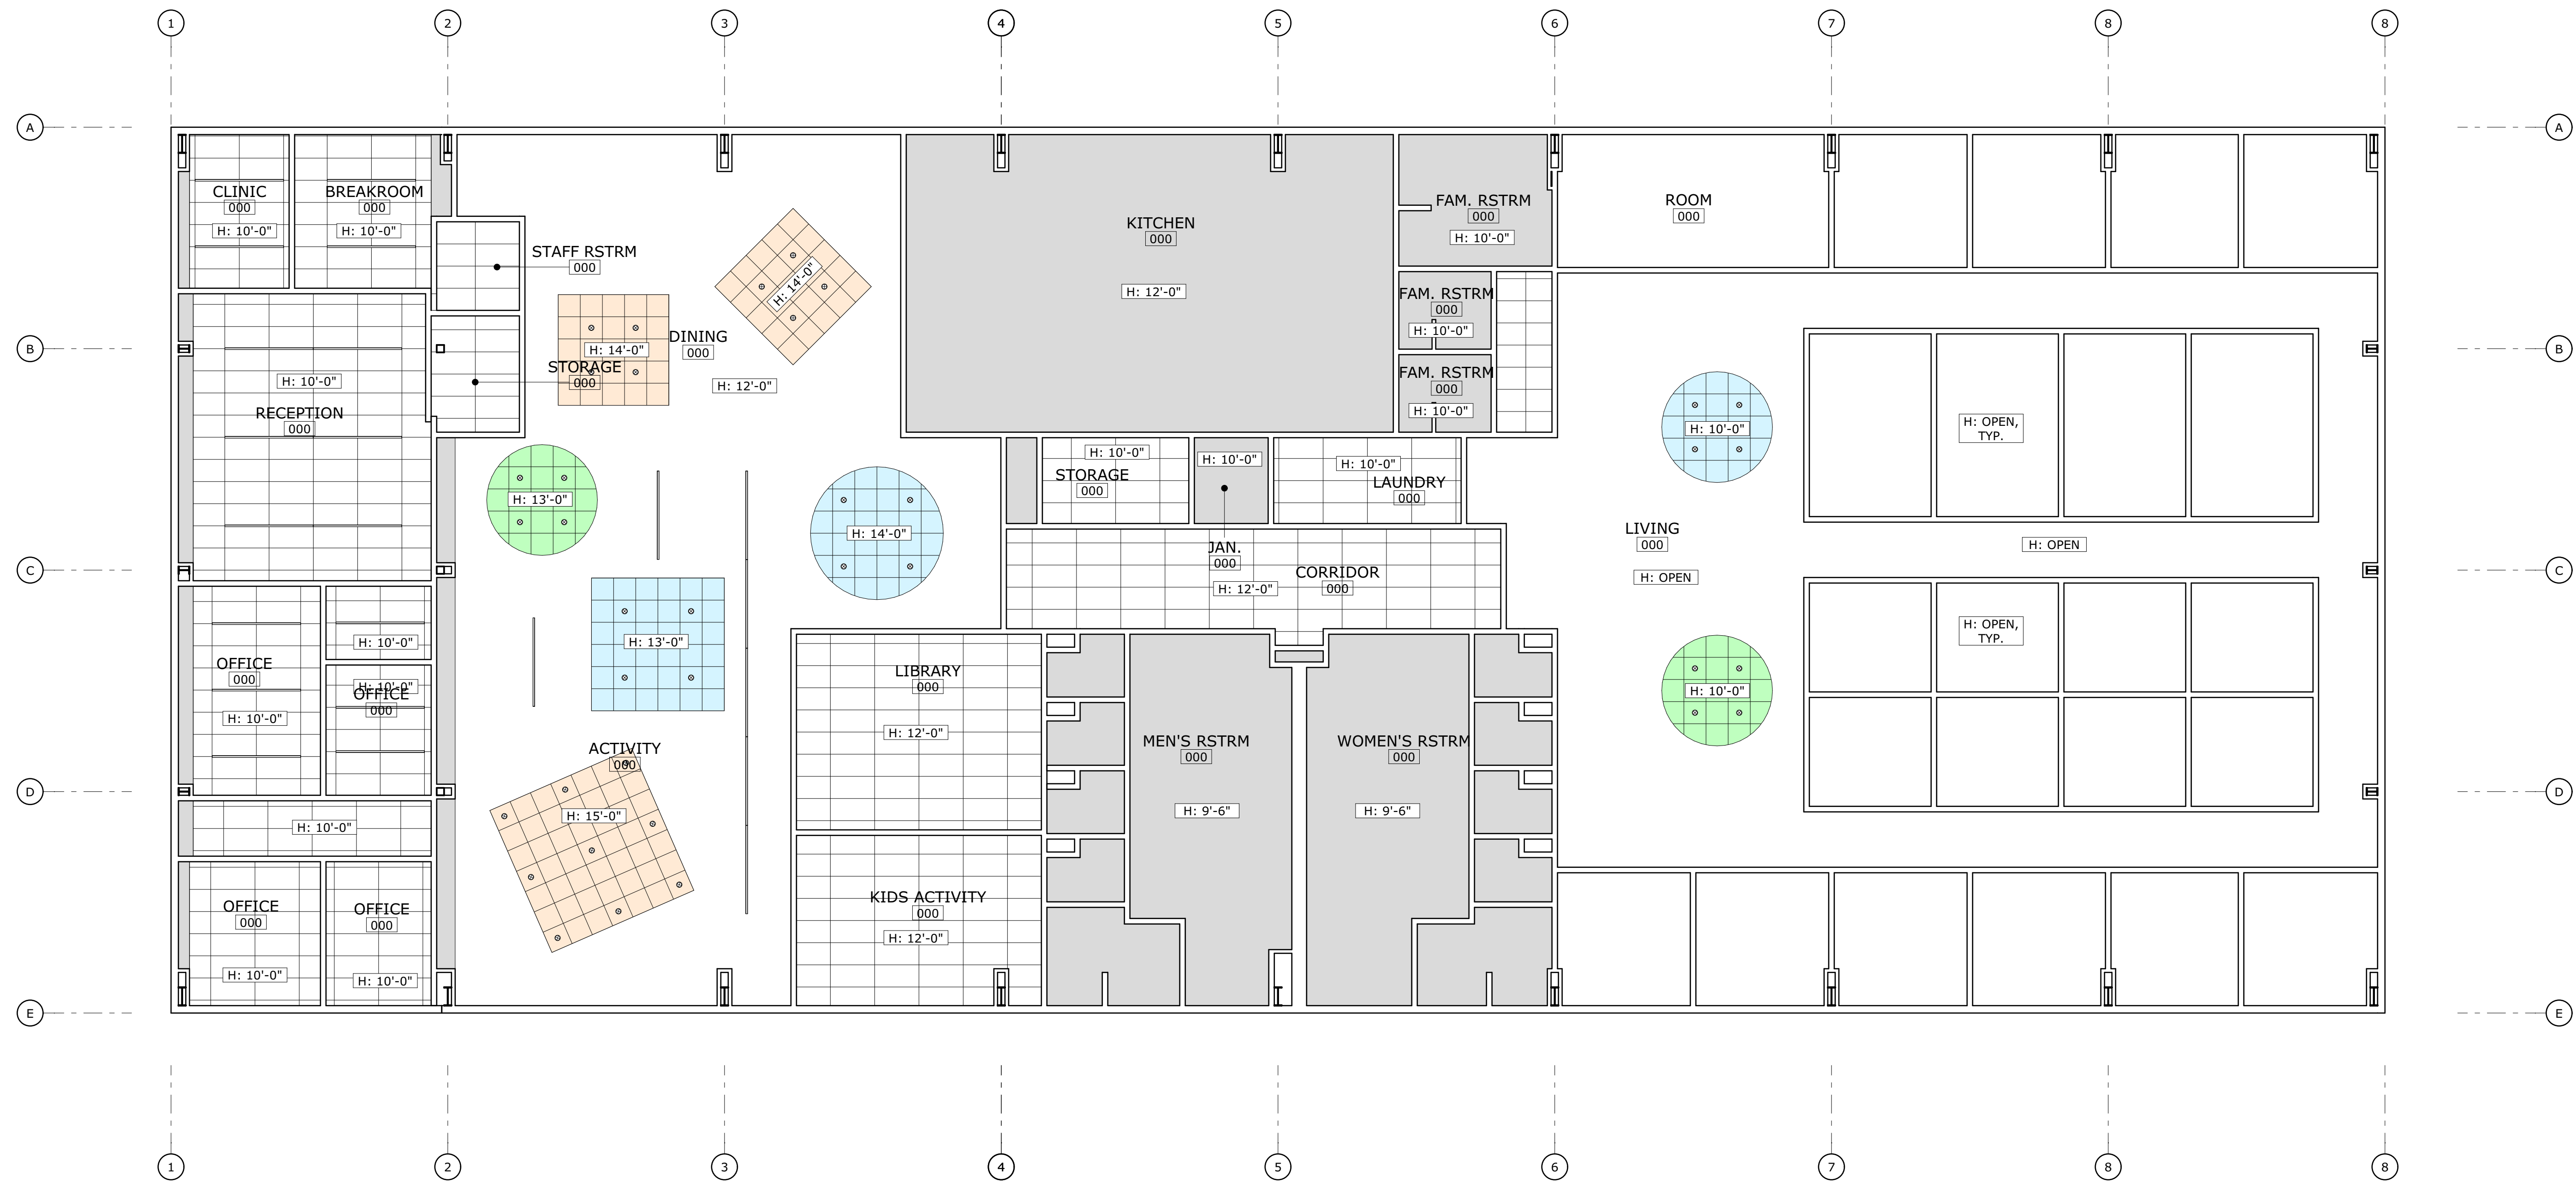

1/8" = 1'-0"
3/8/2019

SALINAS HOMELESS SHELTER

REFLECTED CEILING PLAN

WESTON MILES
ARCHITECTS
• Architecture • Landscape •