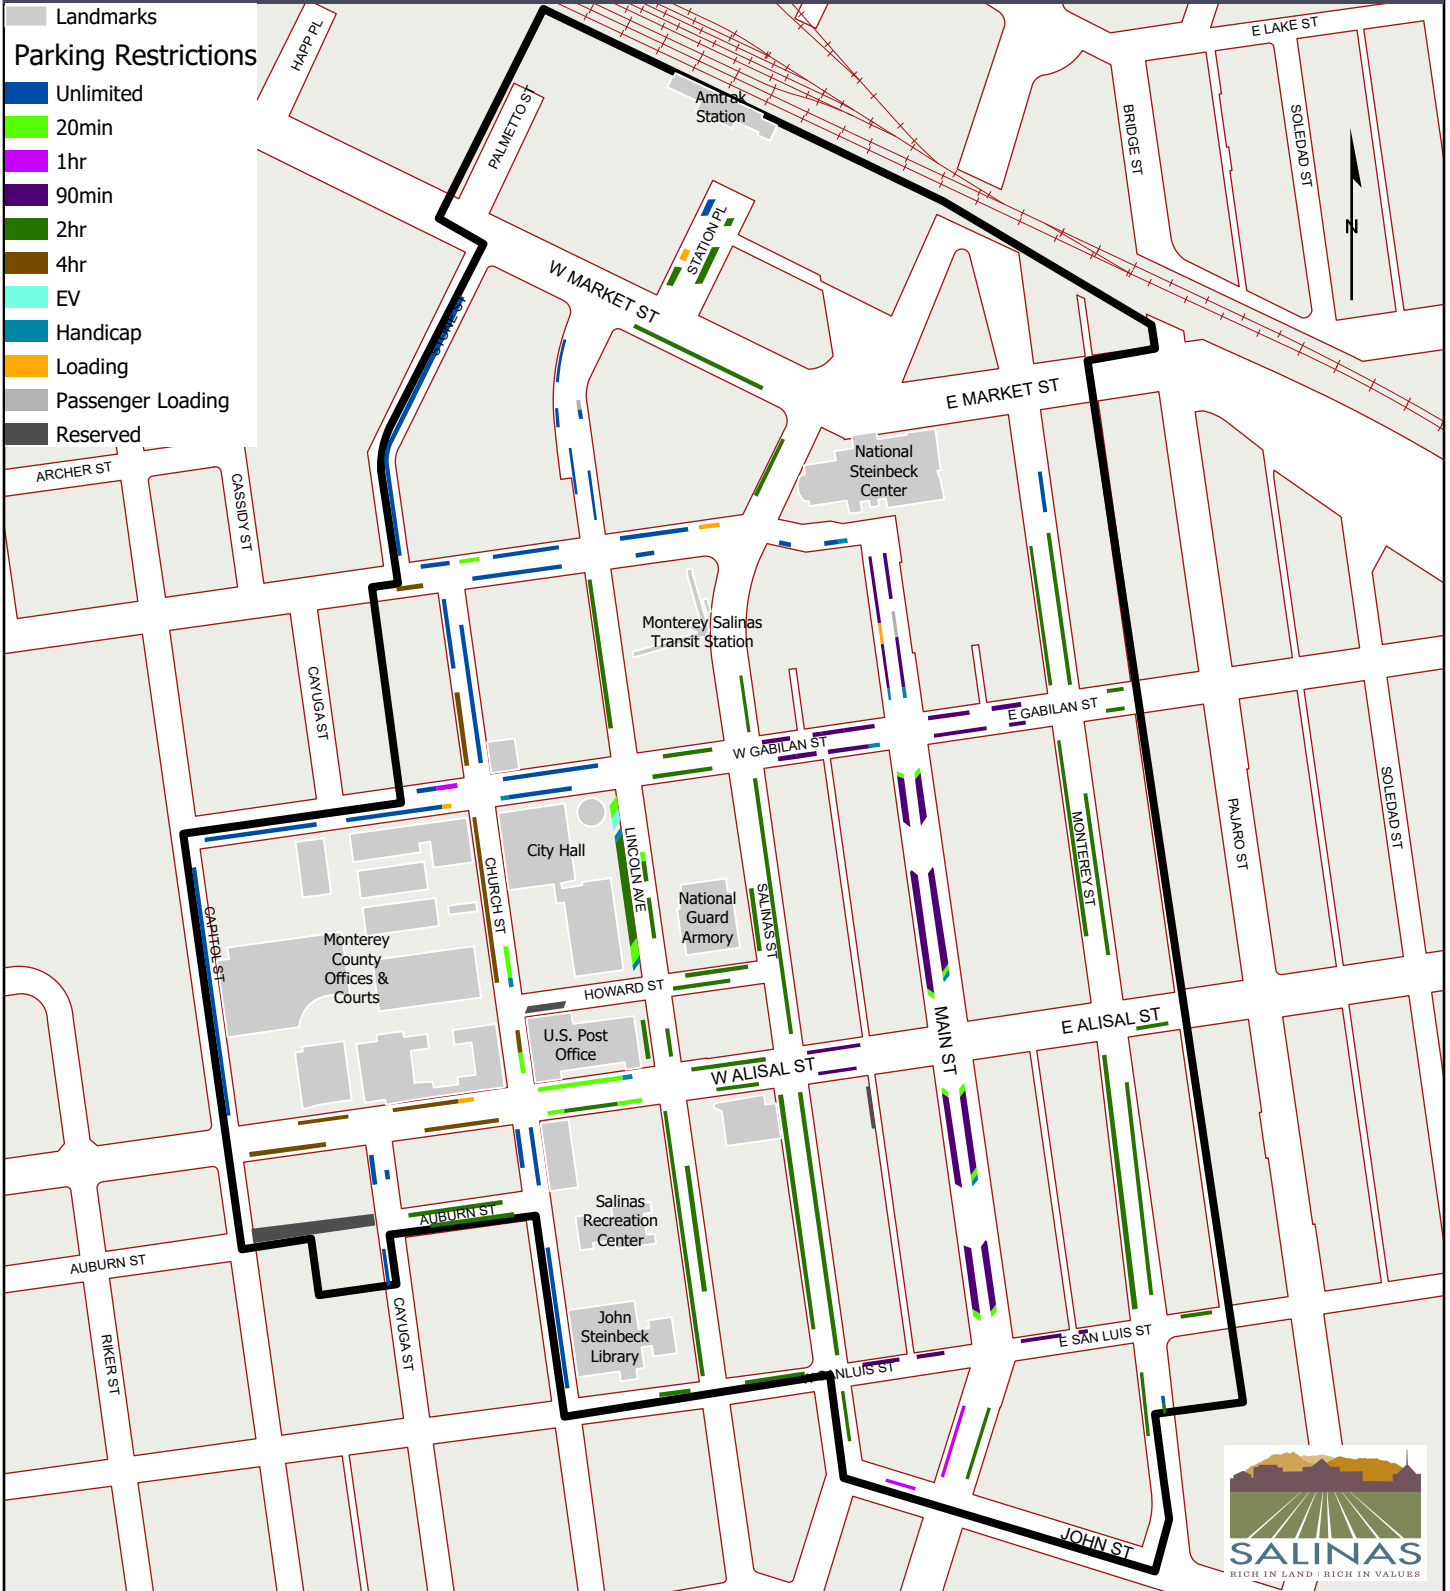

SALINAS, CALIFORNIA

a great place to live, work, & visit

Downtown Salinas Parking District

200 Lincoln Ave Salinas, California 93901 (831) 758-7241