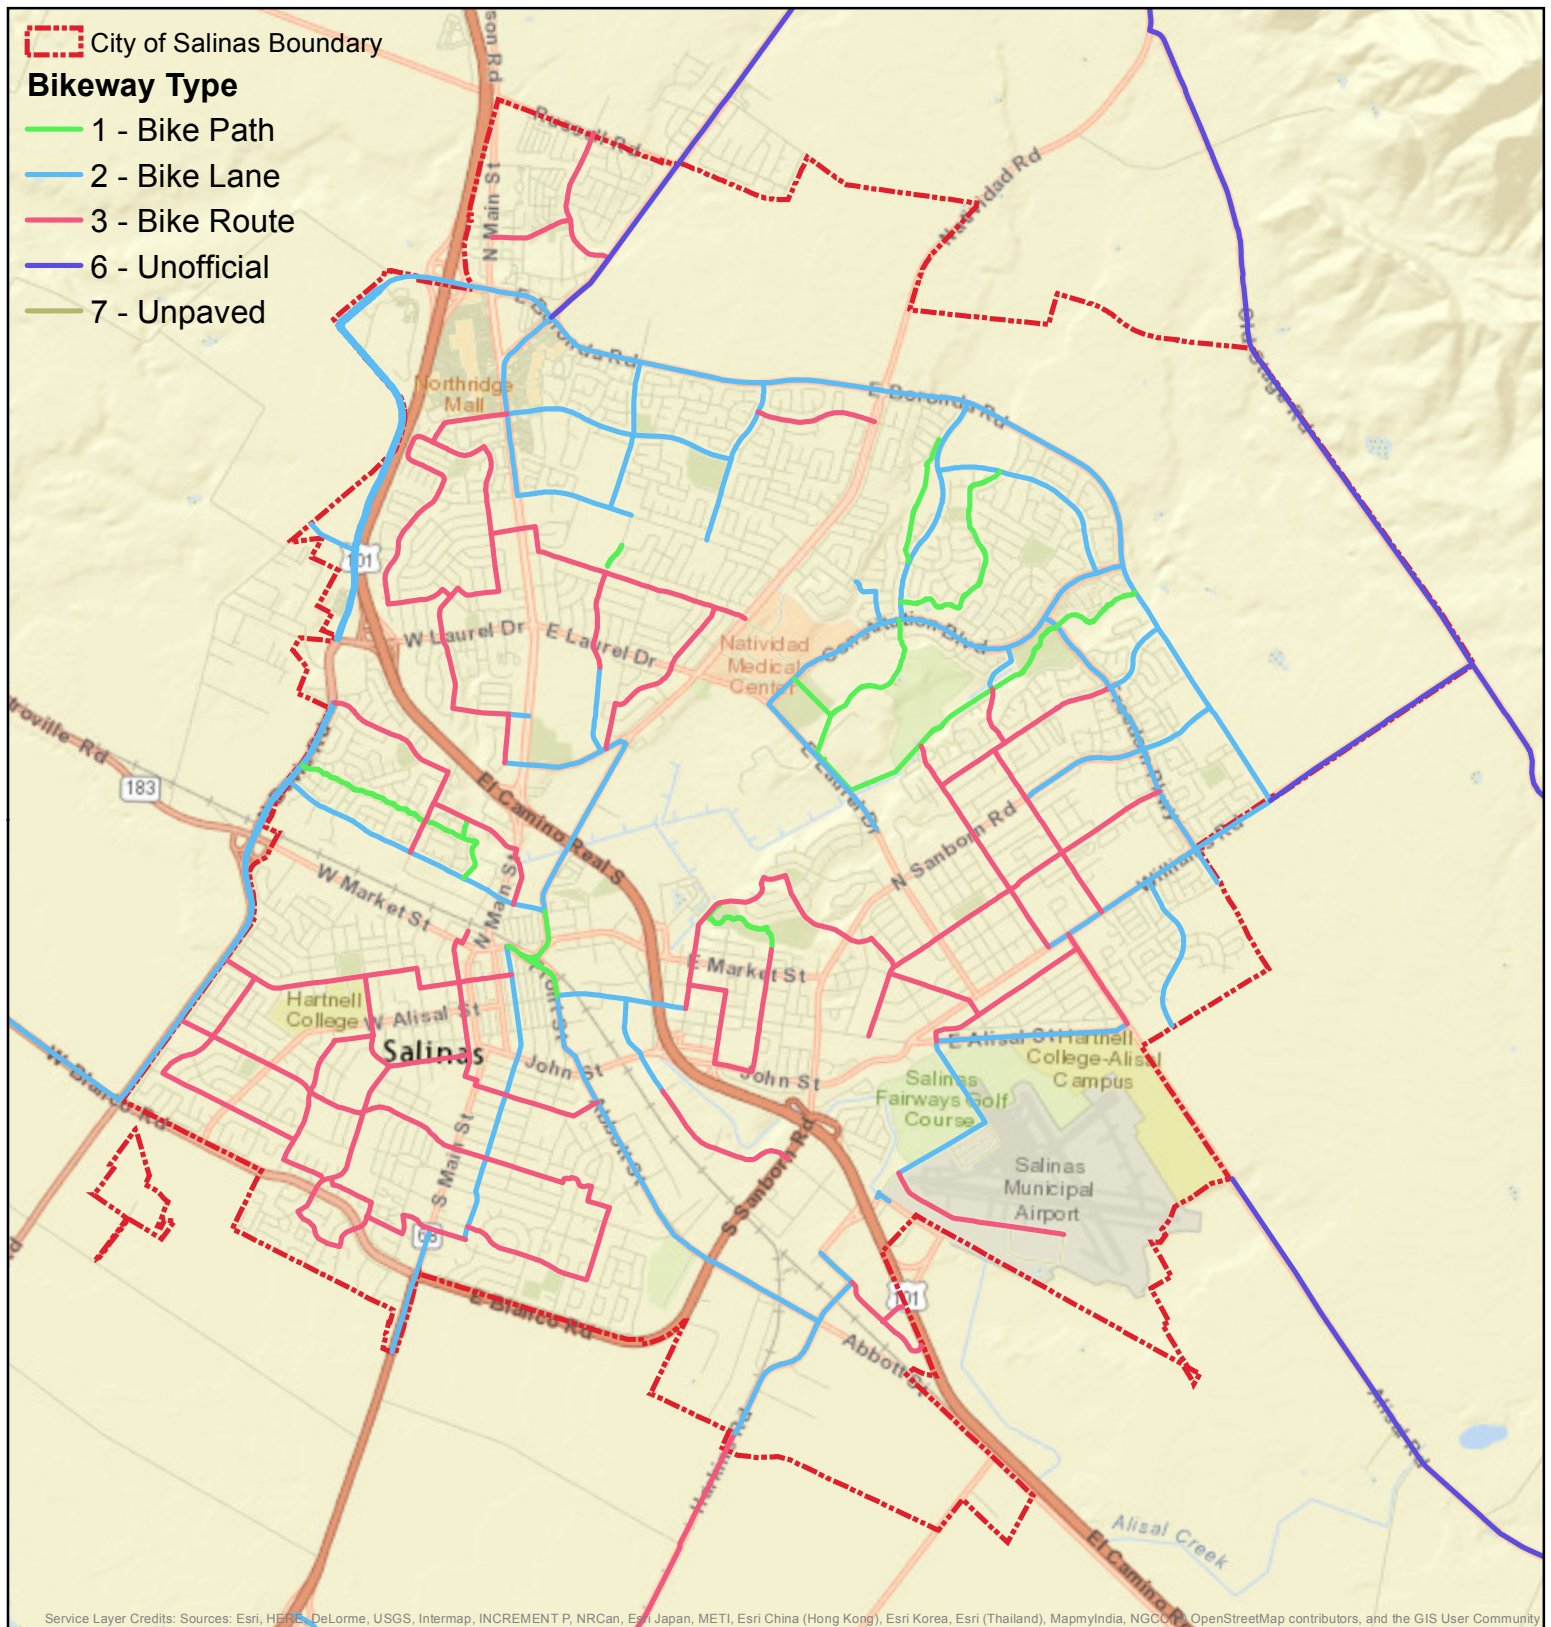

City of Salinas Boundary

Bikeway Type

- 1 - Bike Path
- 2 - Bike Lane
- 3 - Bike Route
- 6 - Unofficial
- 7 - Unpaved

Service Layer Credits: Sources: Esri, HERE, DeLorme, USGS, Intermap, INCREMENT P, NRCan, Esri Japan, METI, Esri China (Hong Kong), Esri Korea, Esri (Thailand), MapmyIndia, NGCC, OpenStreetMap contributors, and the GIS User Community

Bikeways

City of Salinas
County of Monterey
California

Prepared by:
City of Salinas
Public Works
GIS Division
200 Lincoln Avenue
Salinas, California 93901

5/1/2017