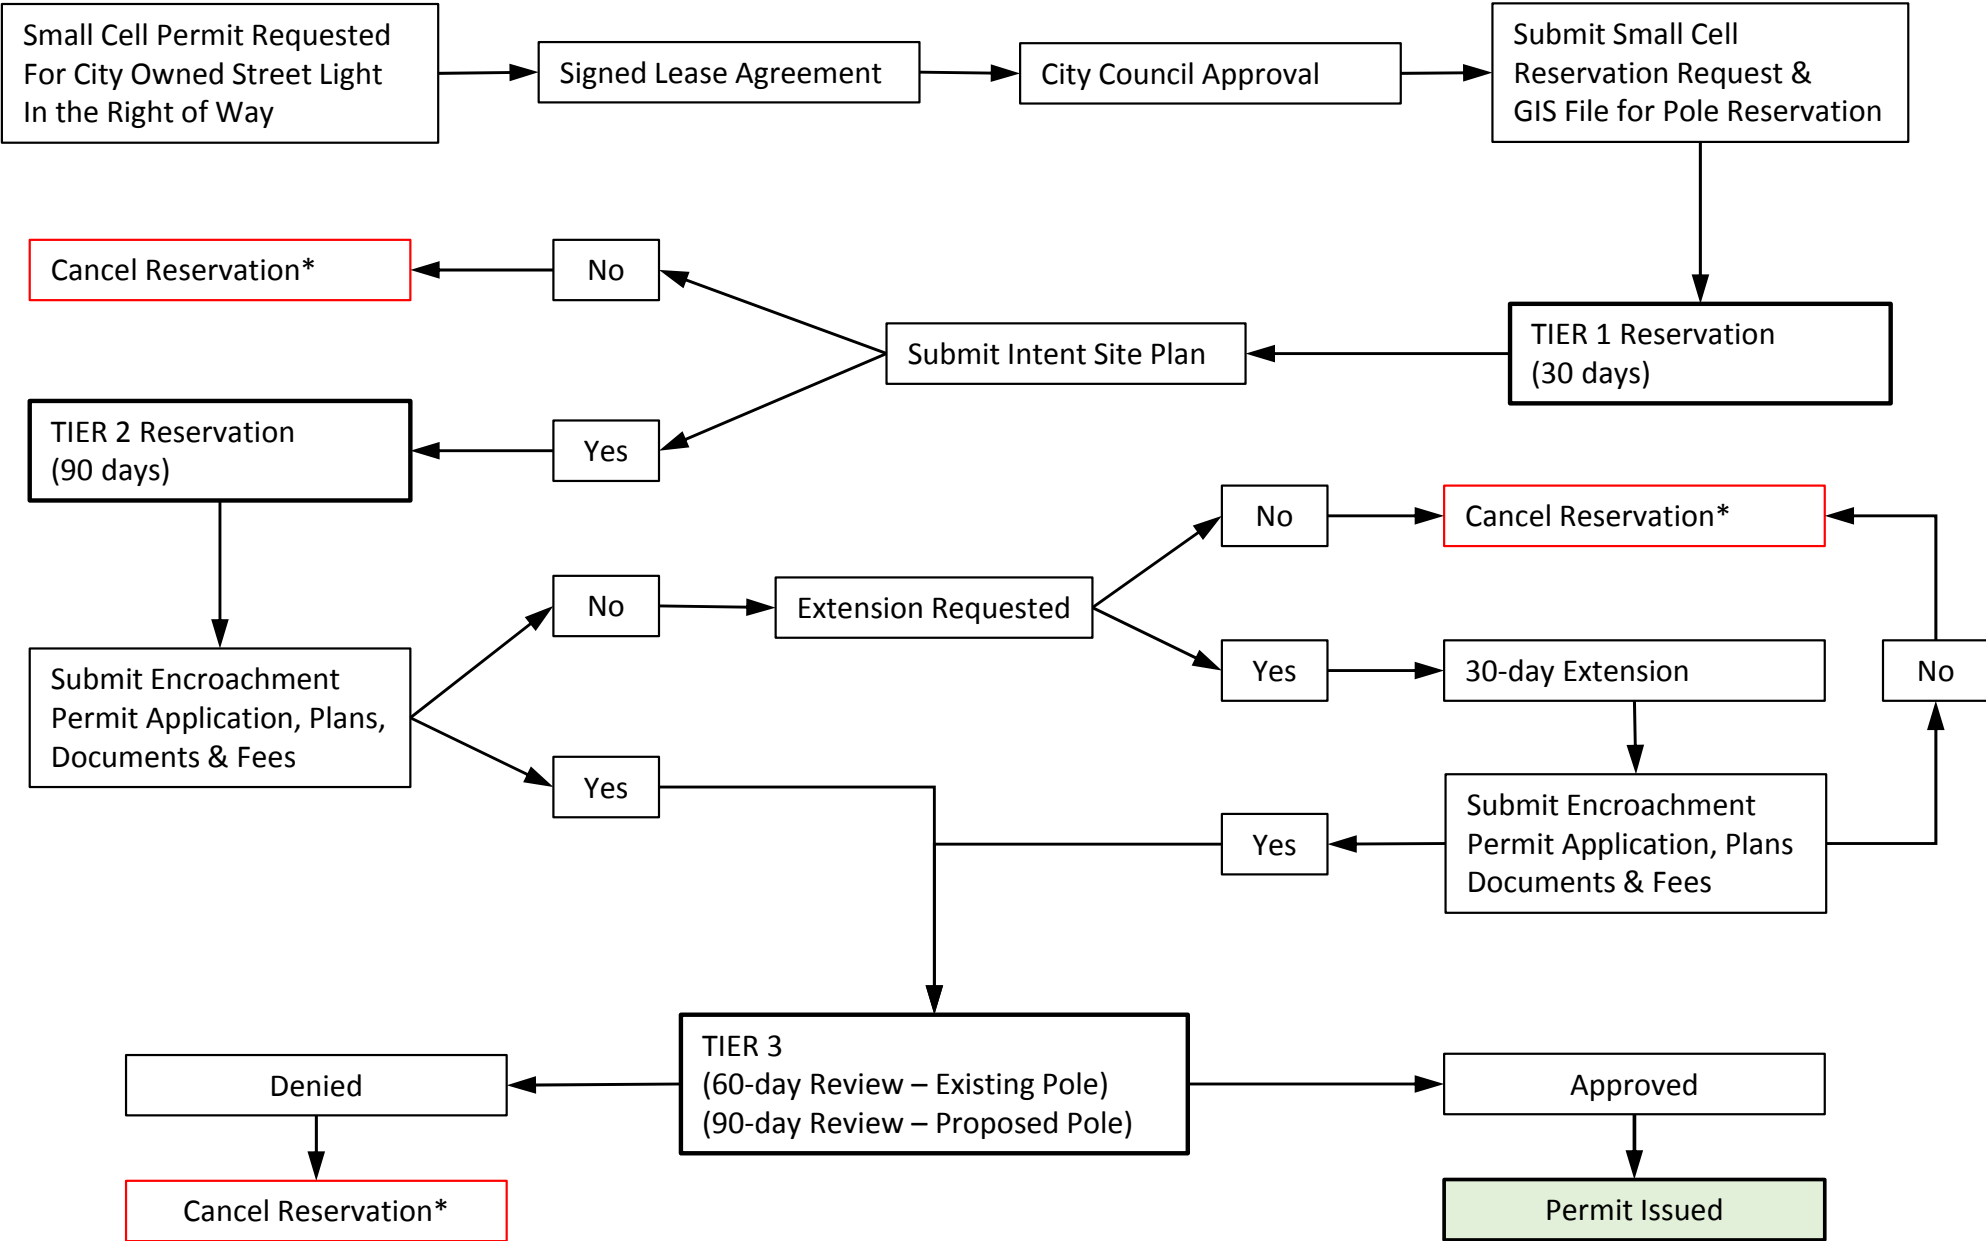

Small Cell Reservation Flowchart

* Canceled reservations may not be requested within 30 days for the same pole.