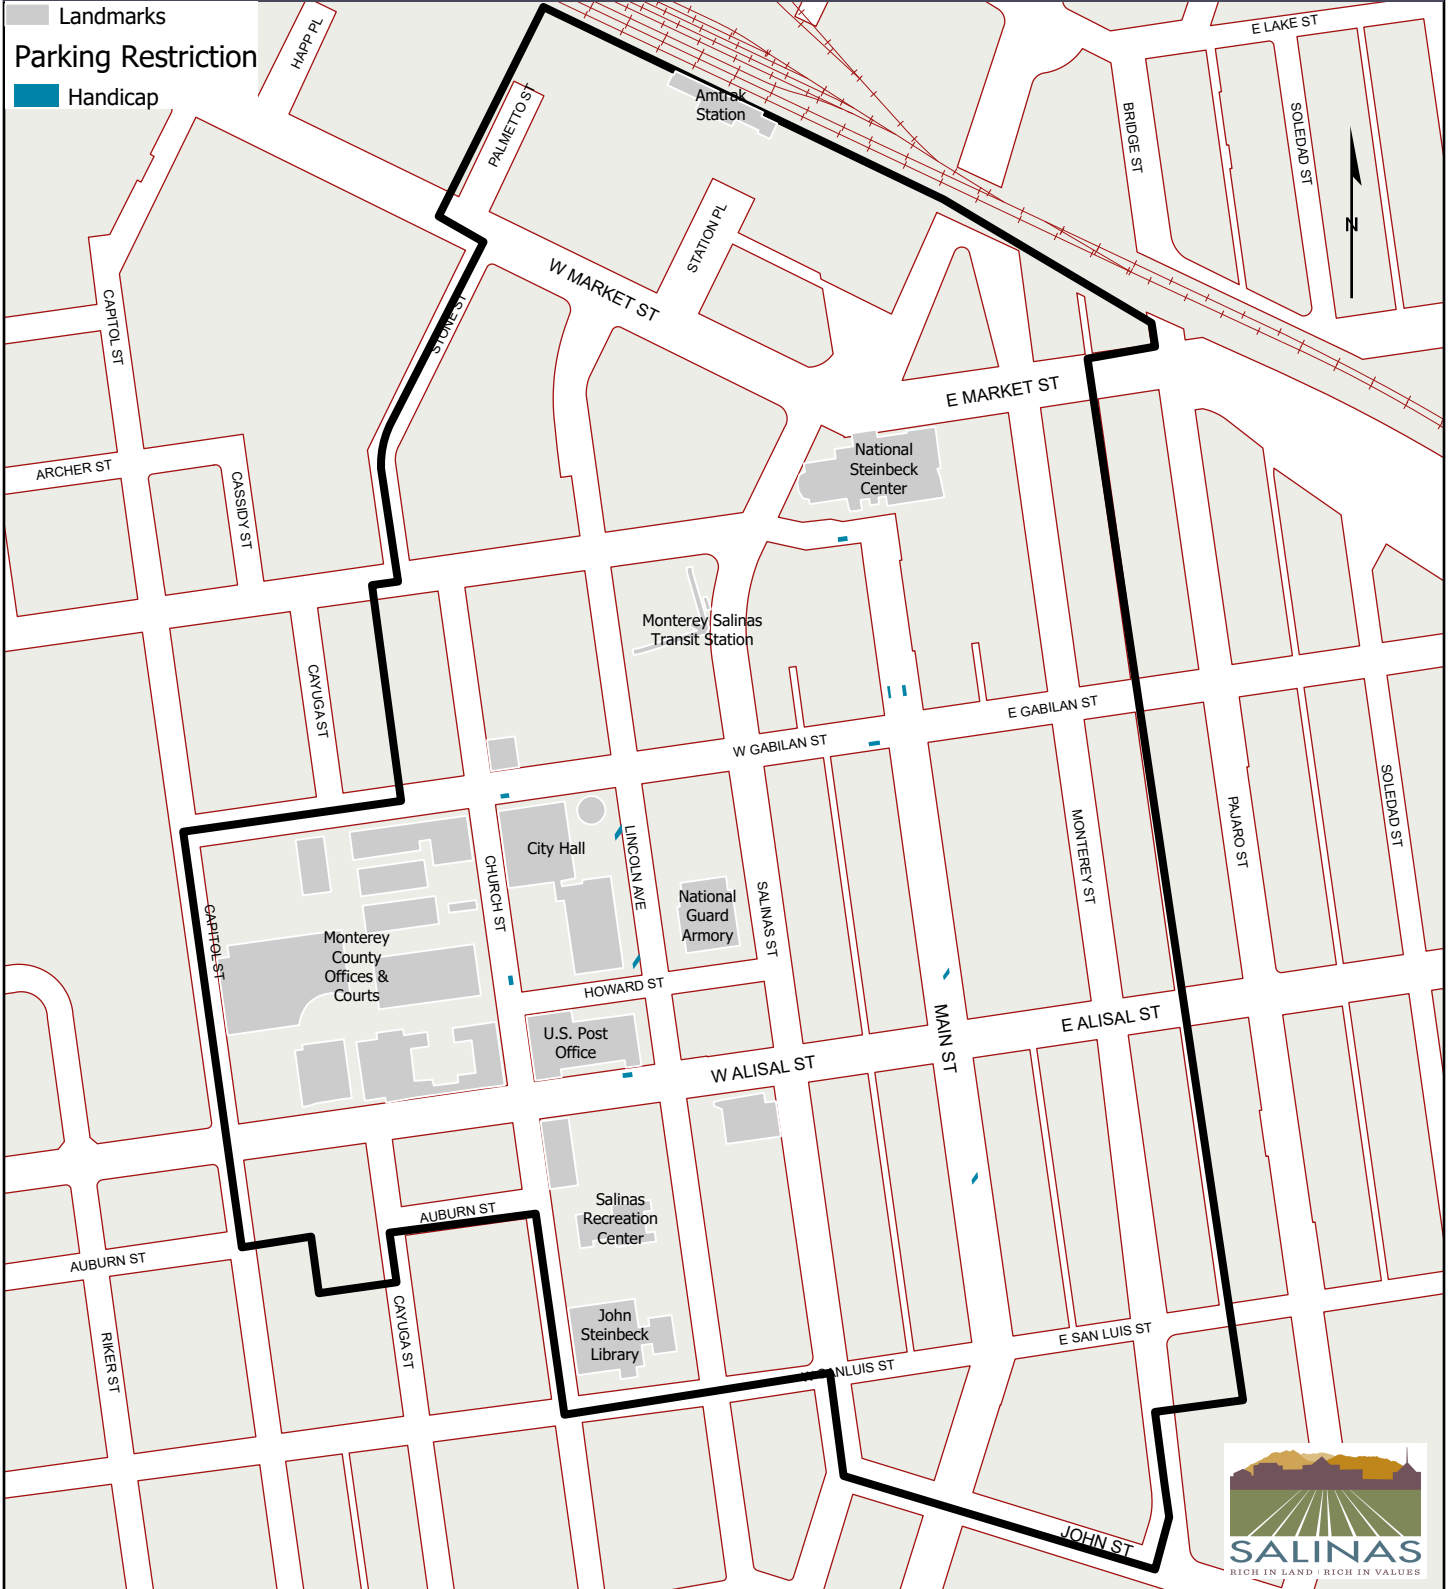

SALINAS, CALIFORNIA

a great place to live, work, & visit

- Landmarks
- Parking Restriction
- Handicap

Downtown Salinas On-Street Parking

200 Lincoln Ave Salinas, California 93901 (831) 758-7241