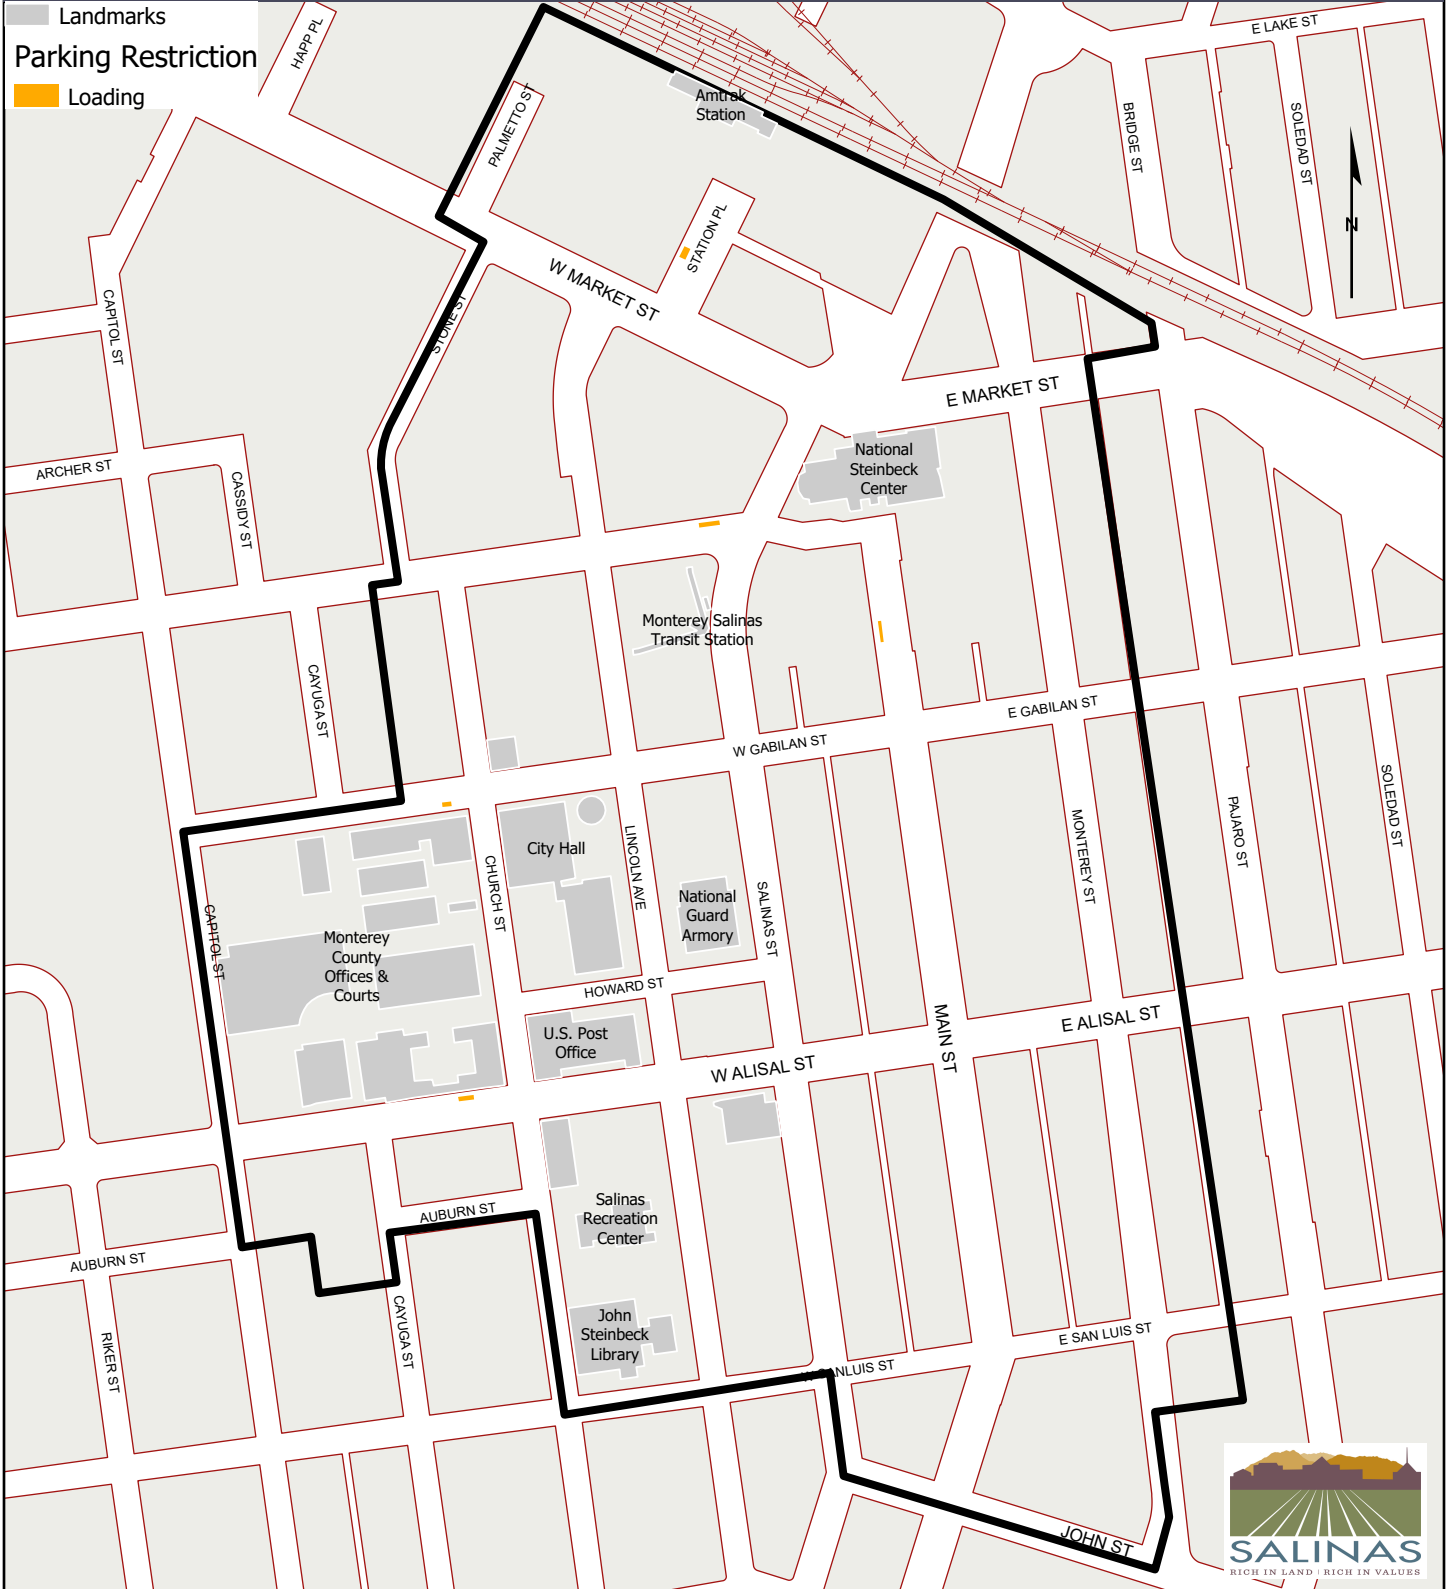

# SALINAS, CALIFORNIA

a great place to live, work, & visit

- Landmarks
- Parking Restriction
- Loading

## Downtown Salinas On-Street Parking

200 Lincoln Ave Salinas, California 93901 (831) 758-7241