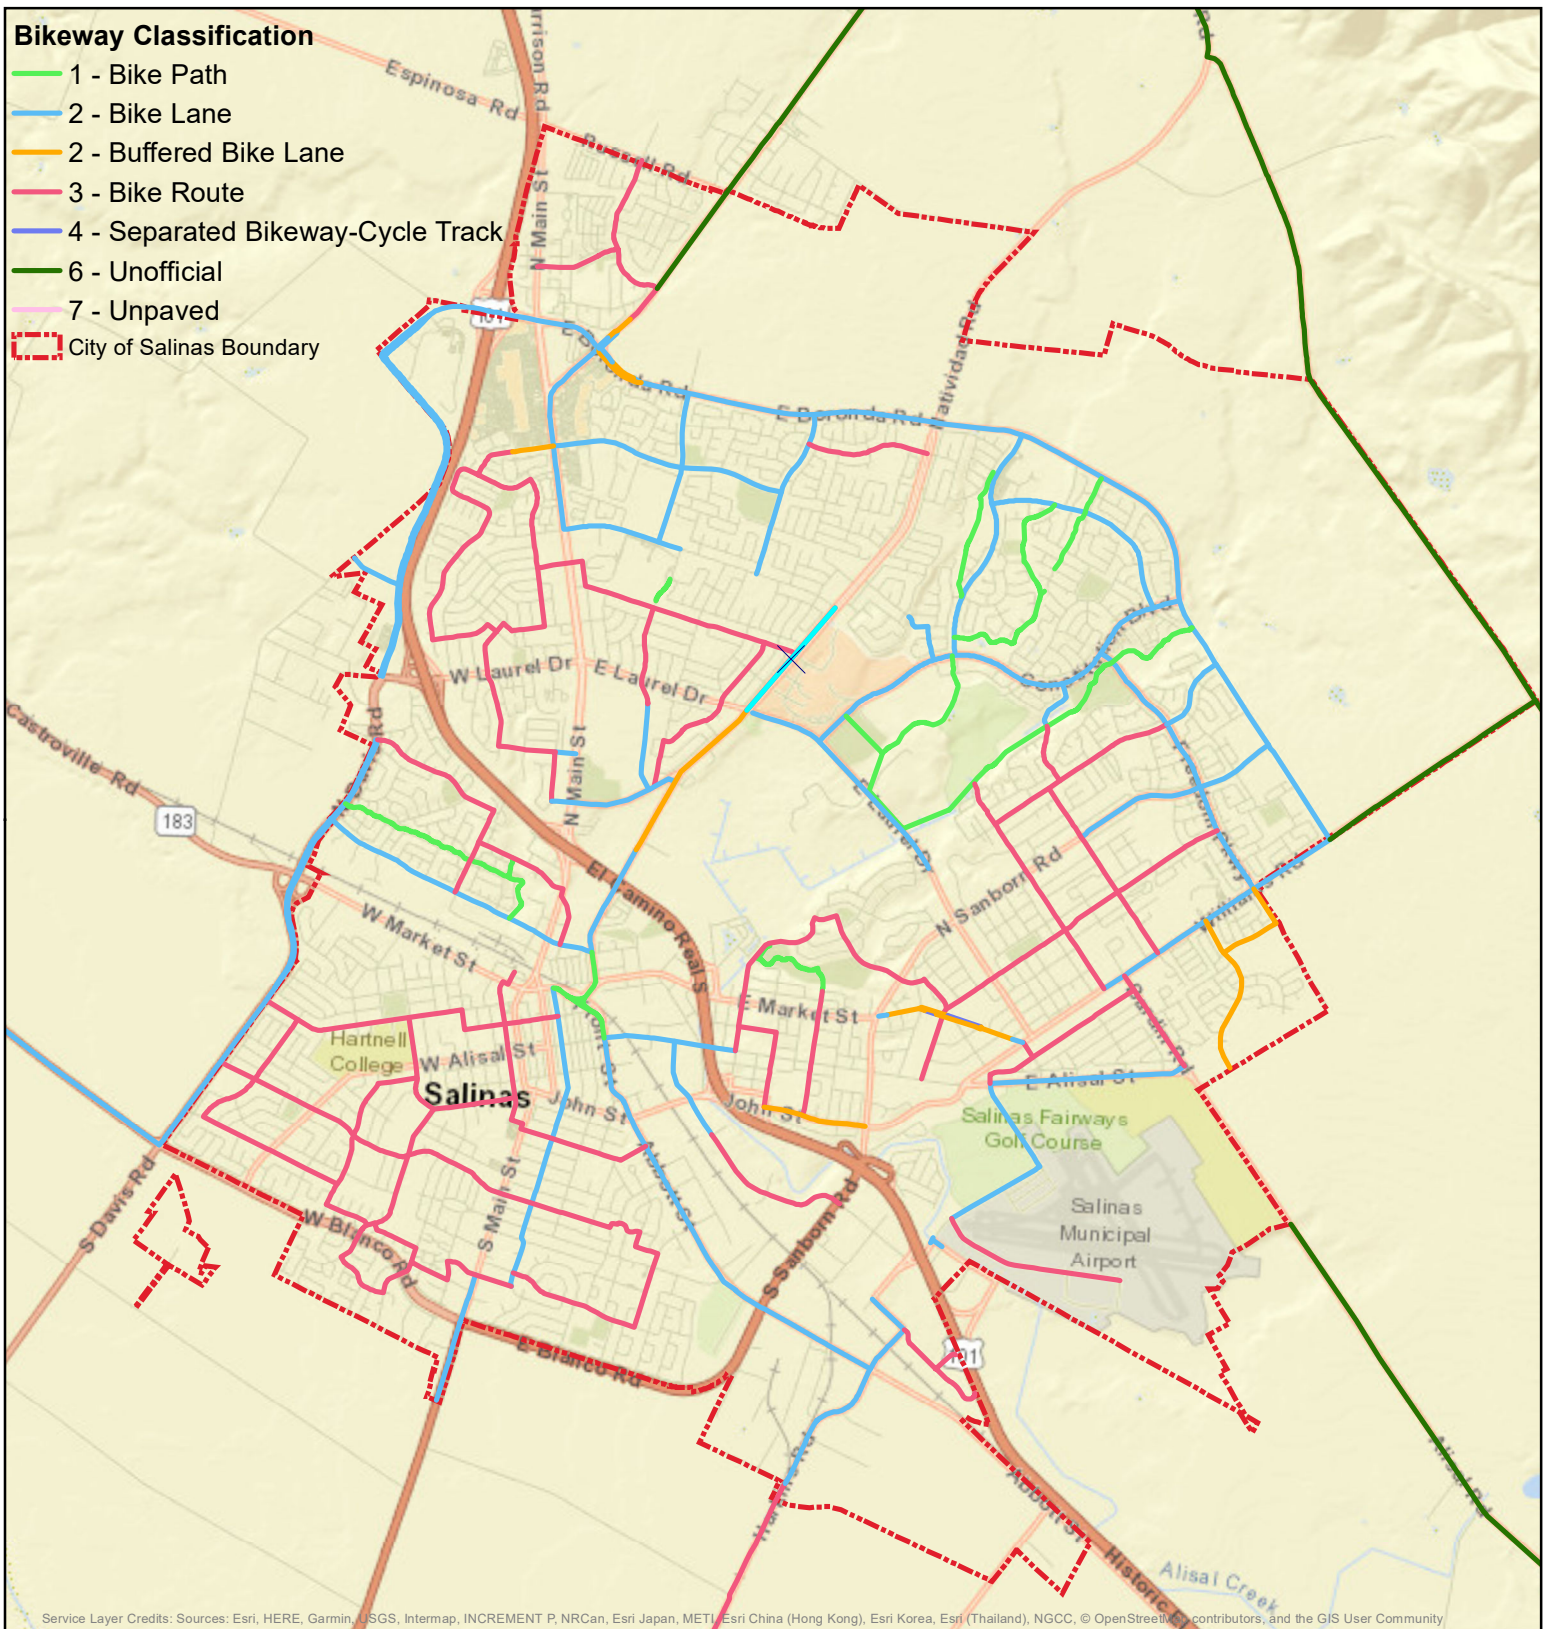

Bikeway Classification

- 1 - Bike Path
- 2 - Bike Lane
- 2 - Buffered Bike Lane
- 3 - Bike Route
- 4 - Separated Bikeway-Cycle Track
- 6 - Unofficial
- 7 - Unpaved
- City of Salinas Boundary

Service Layer Credits: Sources: Esri, HERE, Garmin, USGS, Intermap, INCREMENT P, NRCan, Esri Japan, METI, Esri China (Hong Kong), Esri Korea, Esri (Thailand), NGCC, © OpenStreetMap contributors, and the GIS User Community

Bikeways

City of Salinas
County of Monterey
California

Prepared by:
City of Salinas
Public Works
GIS Division
200 Lincoln Avenue
Salinas, California 93901

3/15/2019