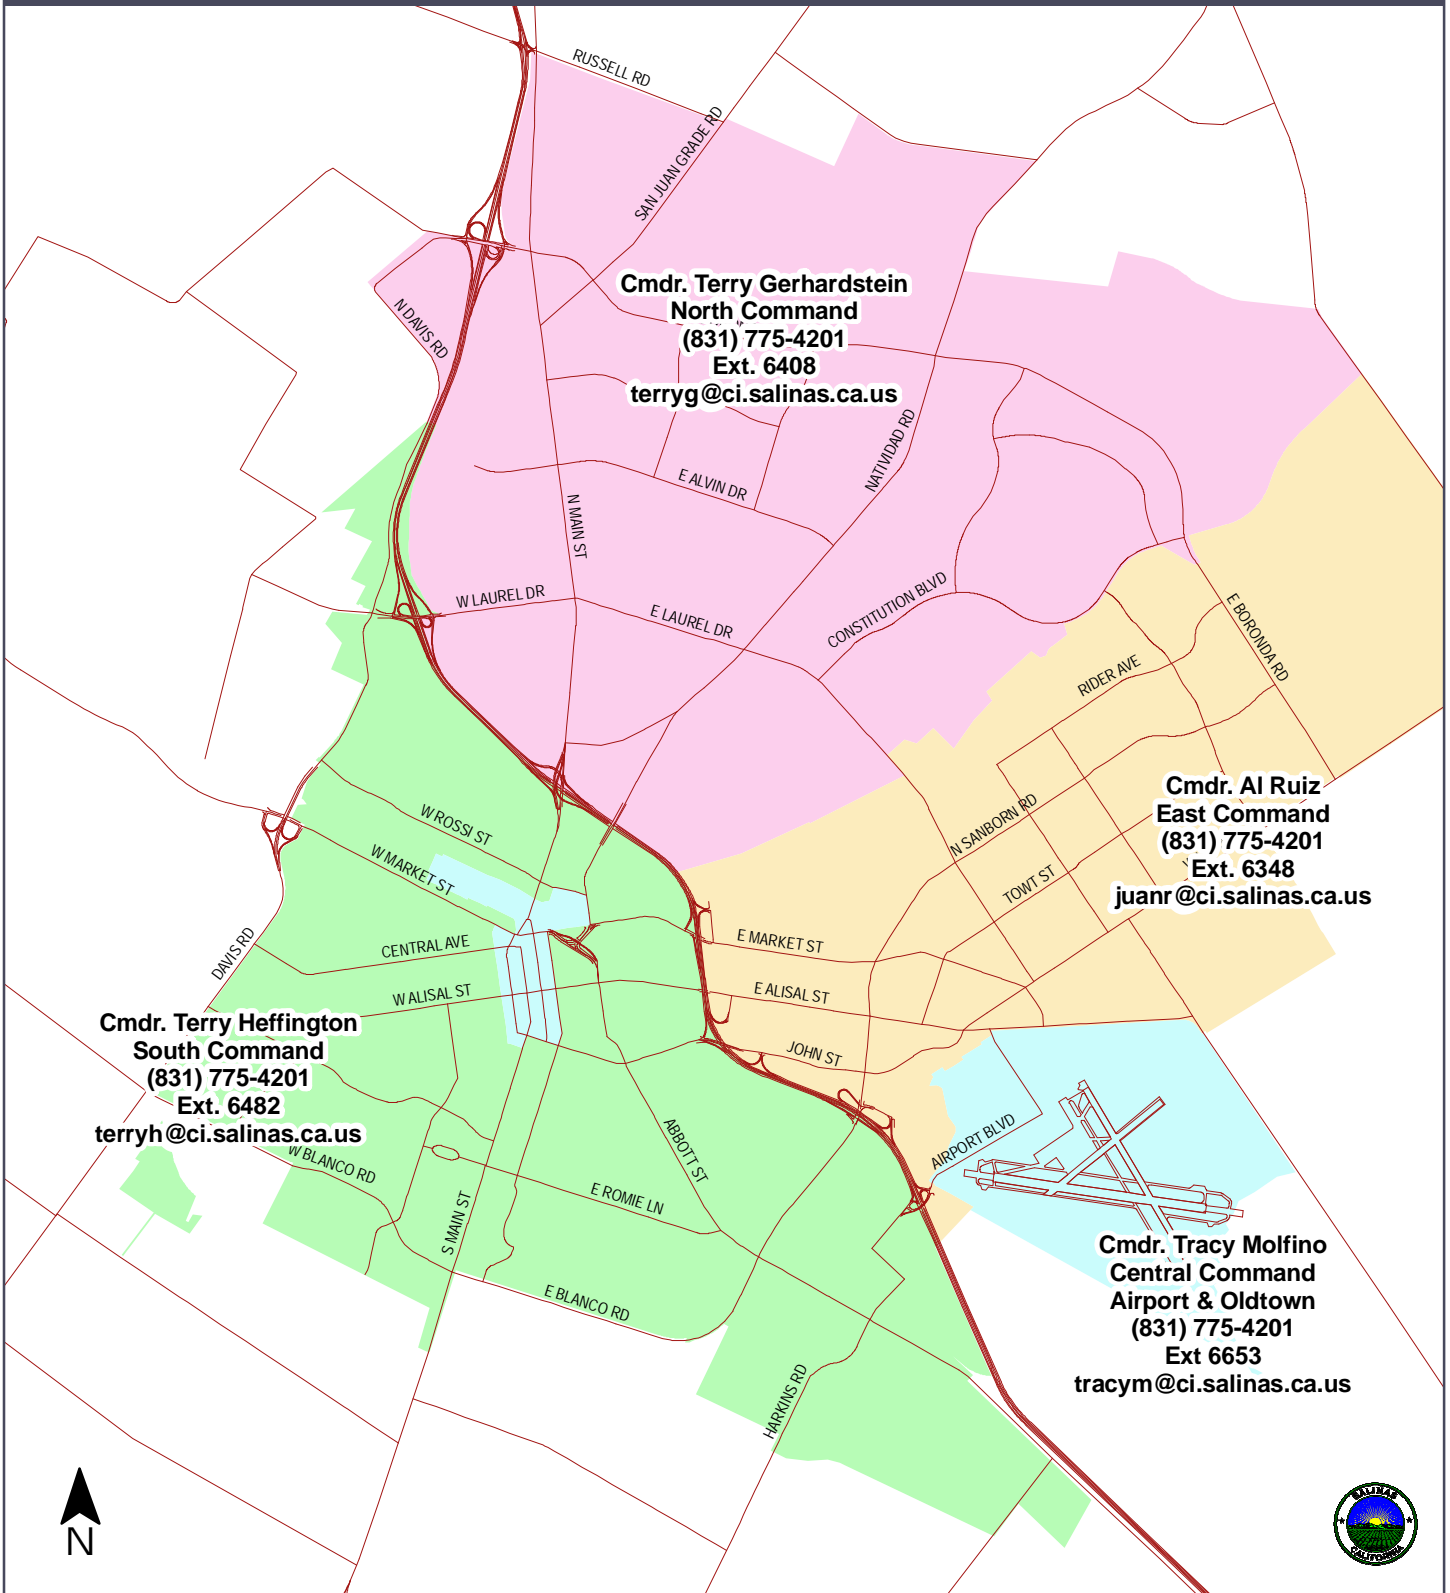

SALINAS, CALIFORNIA

a great place to live, work, & visit

Cmdr. Terry Gerhardstein
North Command
(831) 775-4201
Ext. 6408
terryg@ci.salinas.ca.us

Cmdr. Al Ruiz
East Command
(831) 775-4201
Ext. 6348
juanr@ci.salinas.ca.us

Cmdr. Terry Heffington
South Command
(831) 775-4201
Ext. 6482
terryh@ci.salinas.ca.us

Cmdr. Tracy Molfino
Central Command
Airport & Oldtown
(831) 775-4201
Ext 6653
tracym@ci.salinas.ca.us

Salinas Police Area Commands

222 Lincoln Avenue Salinas, California 93901 (831) 758-7090