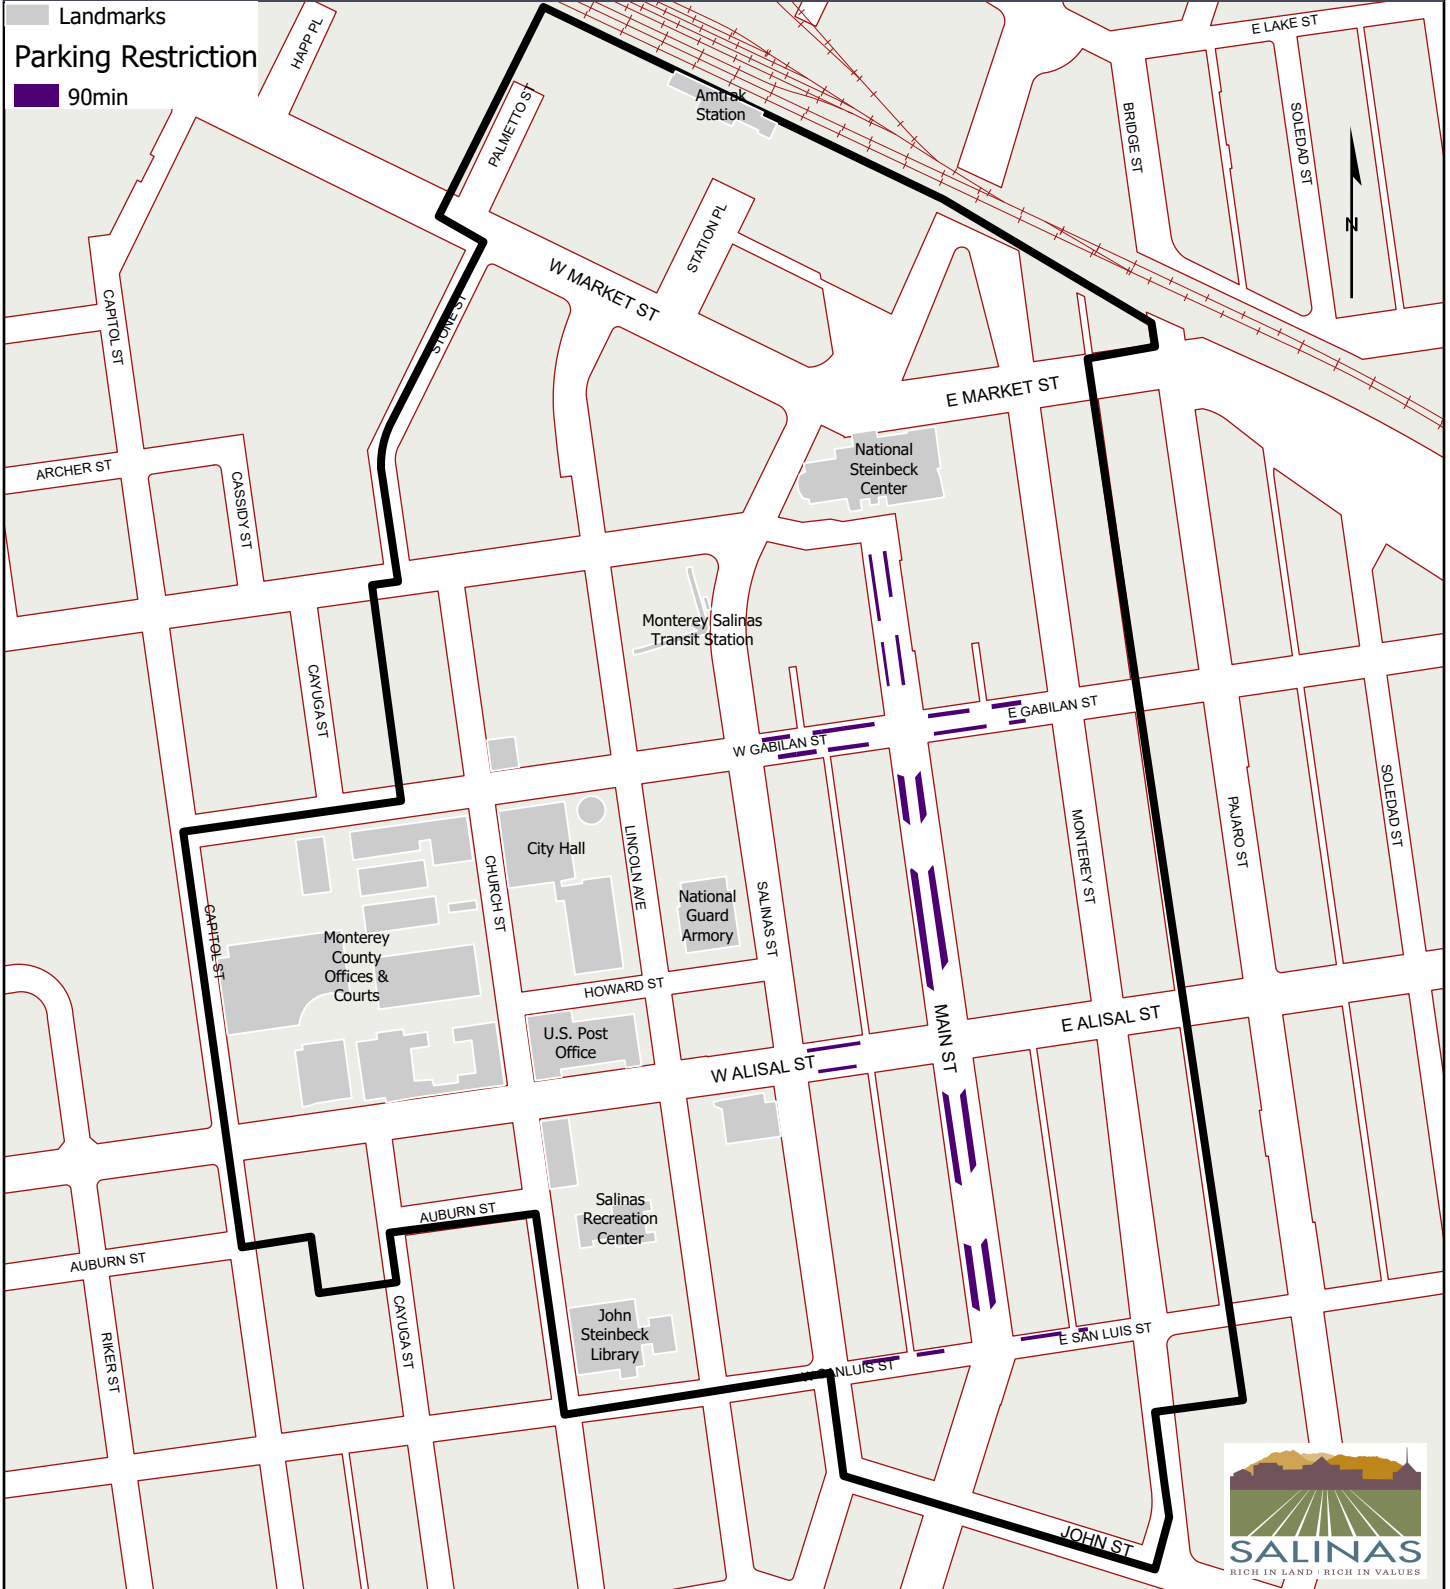

SALINAS, CALIFORNIA

a great place to live, work, & visit

Landmarks
Parking Restriction
90min

Downtown Salinas On-Street Parking

200 Lincoln Ave Salinas, California 93901 (831) 758-7241